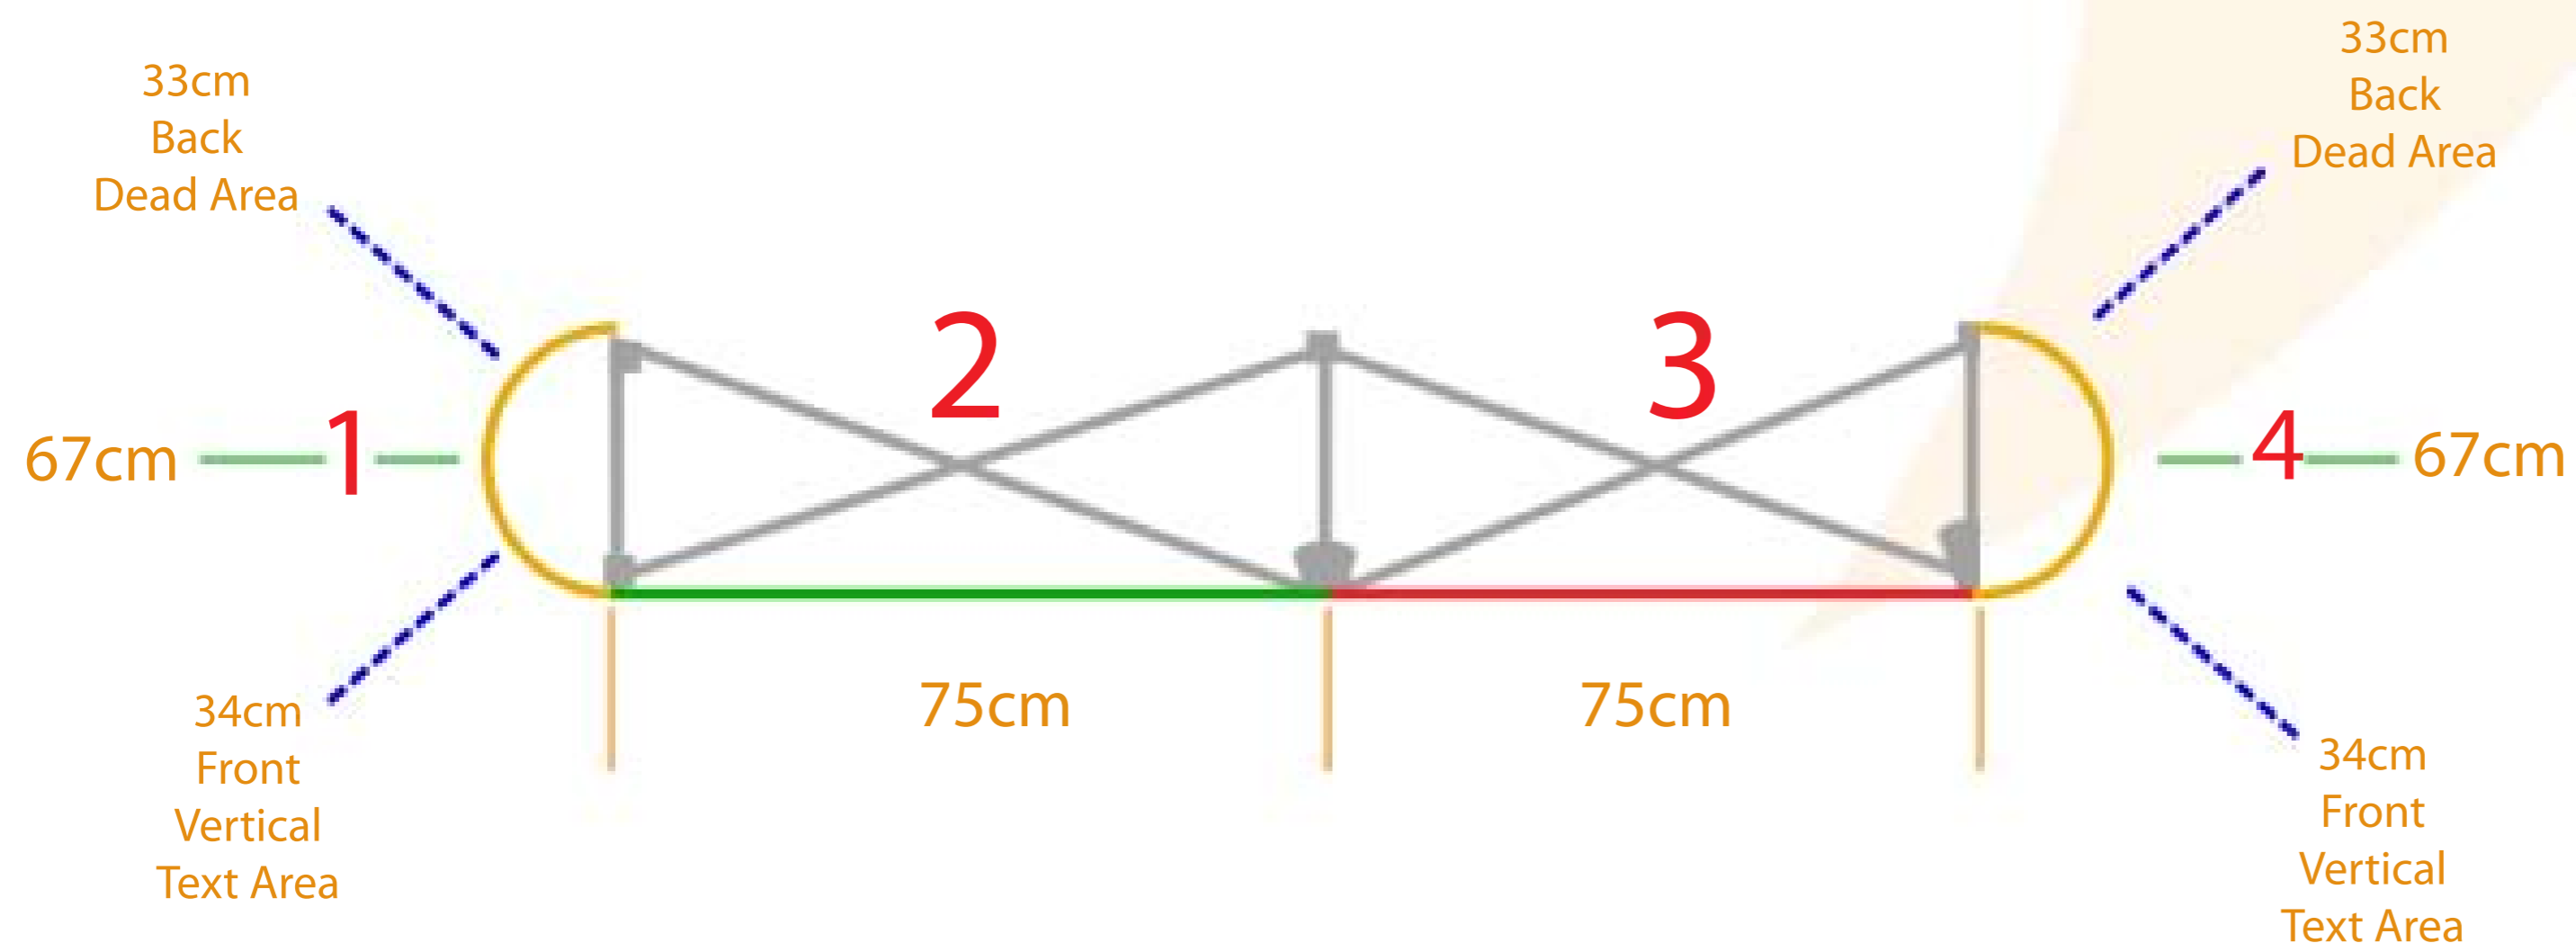

Advertising

Specifications

**V-DK 8-1 Display Pop-up**  
Display Booth Area 3m x 2m

**Display Pop-up**  
Model :- V-DK 8-1

Advertising

# Specifications

$$75 \times 2 = 150 \text{ cm}$$

$$67 \times 2 = 134 \text{ cm}$$

$$\text{Total width} = 284 \text{ cm}$$

$$\text{Total height} = 230 \text{ cm}$$

Make your design file in one piece

## Display Pop-up

Model :- V-DK 8-1

Advertising

Specifications

### **V-DK 8-1 Pop-up Display**

Create your file at this size:  
284cm (w) x 230cm (H)